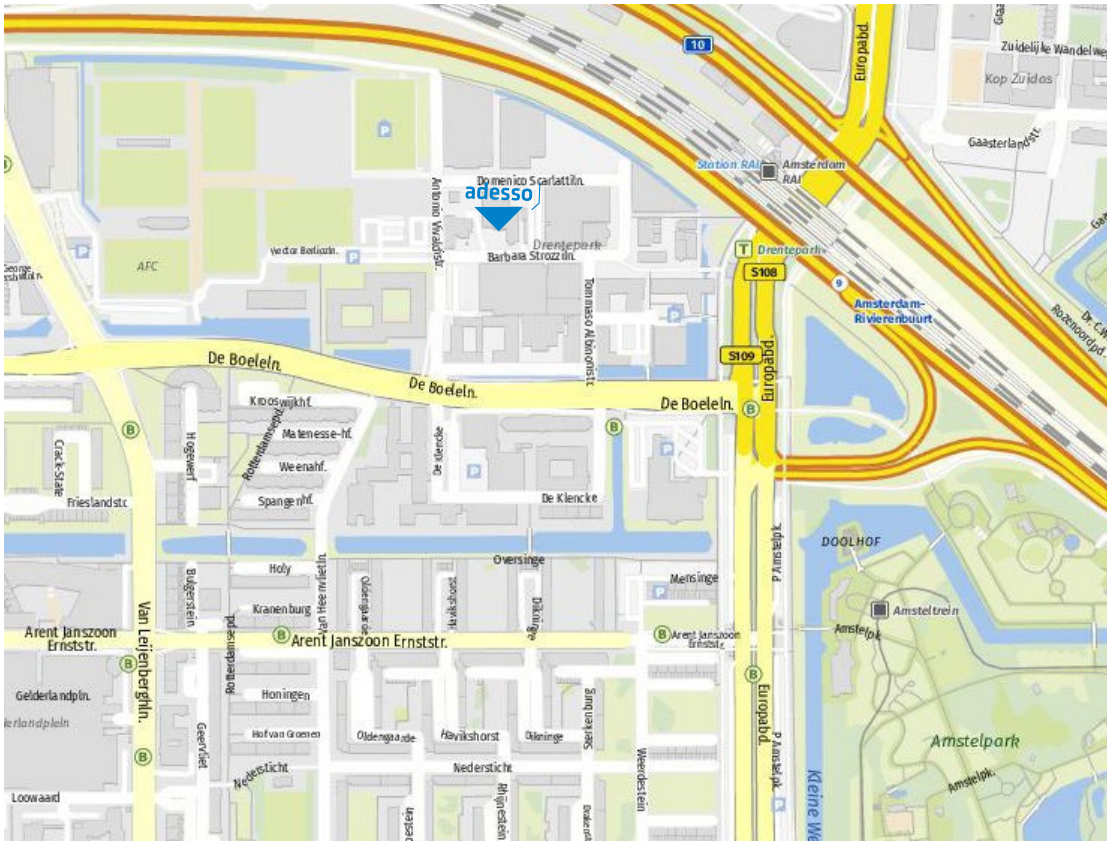

ROUTE DIRECTIONS

How to get to us? adesso Netherlands | Amsterdam

© mapz.com – Map Data: OpenStreetMap ODbL

Arrival by car

Find your personal route to us [here](#).
The office is situated in the coworking space of Spaces Zuidas.
Please use the following address for your navigation device:

Spaces Zuidas
Barbara Strozziilaan 101
1083HN, Amsterdam

Parking

There is a possibility to park in front of the building in the designated parking areas along the road.
Furthermore there is also parking possibilities underneath the Spaces building.

ROUTE DIRECTIONS

How to get to us? adesso Netherlands | Amsterdam

Arrival by public transport

From Amsterdam Central Station:

You can take metro line M51 in the direction of Isolatorweg until stop „Amsterdam RAI“.From there it's a 5 minute walk west towards the Barbara Strozziilaan.

From Amsterdam Schiphol Airport:

You can take the sprinter train in the direction of Utrecht Centraal or Almere Oostvaarders until stop Amsterdam RAI.
From there it's a 5 minute walk west towards the Barbara Strozziilaan.