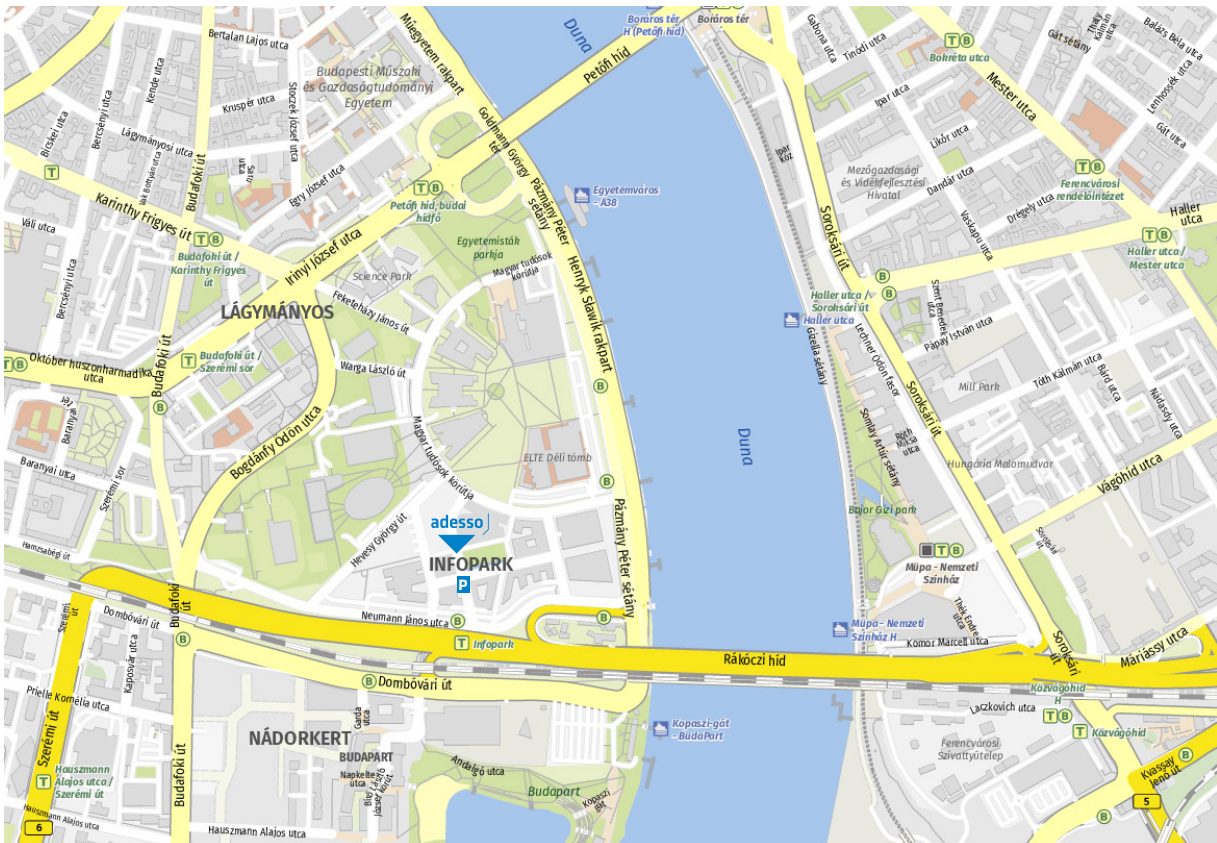

ROUTE DIRECTIONS

How to get to us? adesso Hungary | Budapest

© mapz.com – Map Data: OpenStreetMap ODbL

Arrival by car

Find your personal route to us [here](#).

1117, Budapest, Infopark sétány 1.
6th floor 6.6 office

Parking

Directly under the building you will find a leased garage space.
You will also find free parking spaces on the street in front of the Infopark.

ROUTE DIRECTIONS

How to get to us? adesso Hungary | Budapest

Arrival by public transport

You can reach us by using the following alternatives:

- Bus: 33, 33A, 33E, 86, 103, 203A
- Infopark bus (with connection to Móricz Zsigmond circus): 153
- Tram: 1, 4, 6; with transfer: 2, 24
- Subway: with transfer M3 and M4
- Local and international bus terminals (Kelenföld, Népliget)