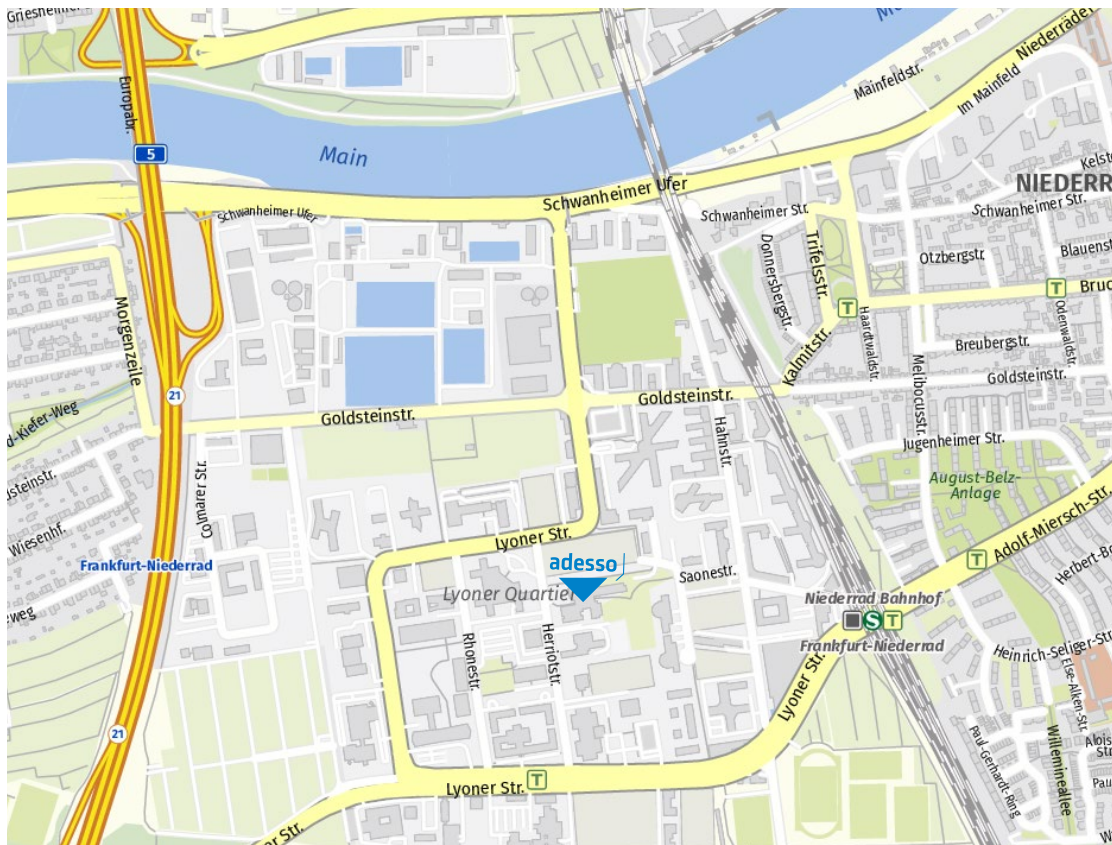

# WEGBESCHREIBUNG

How to get to us? adesso SE | Frankfurt

© mapz.com – Map Data: OpenStreetMap ODbL

## Arrival by car

Find your personal route to us [here](#).  
adesso SE, Herriotstraße 1, 60528 Frankfurt, Germany.

### A5 arriving from the south:

Exit at junction 21 toward Frankfurt Niederrad and keep to the right at the fork. Follow the signs to Frankfurt and turn right at the first traffic light onto Lyoner Strasse. Follow Lyoner Strasse for about 800 m, then go straight at the next traffic light. Turn left after the curve into Herriotstrasse. The office is on the left side.

### A5 arriving from the north:

Exit at junction 21 toward Frankfurt Niederrad and keep to the left at the fork. Follow the signs to Frankfurt and turn left before the Nestle building. Follow Lyoner Strasse for 800 m. Take the second right onto Herriotstrasse. The office is on the left side.