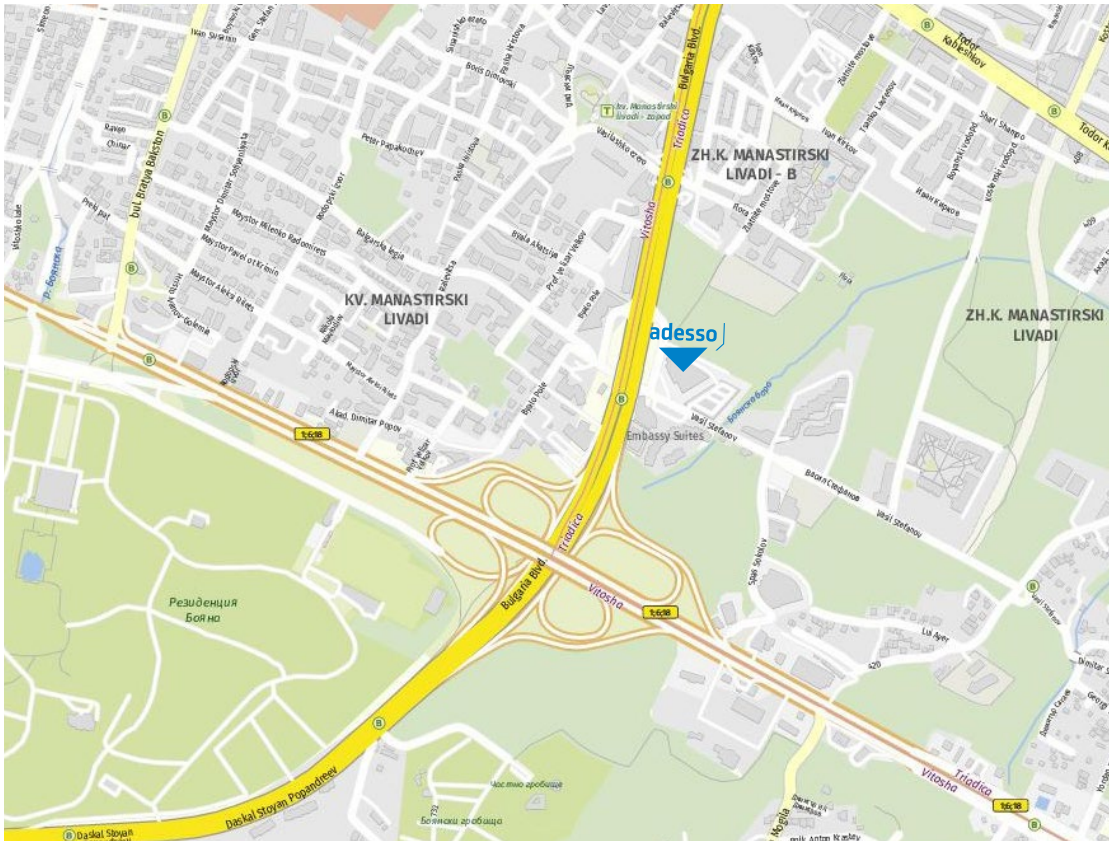

# ROUTE DIRECTIONS

How to get to us? adesso Bulgaria | Sofia

© mapz.com – Map Data: OpenStreetMap ODbL

## Arrival by car

Find your personal route to us [here](#).  
adesso Bulgaria, bul. Bulgaria №109, floor 13, office 13.1, Sofia

## Arrival by public transport

**From Sofia Central Railway Station / Sofia Central Bus Station:**

Take tram line 7 in the direction of Manastirski Livadi and take off at very last tram stop: „Manastirski Livadi Zapad“. From there it's a 5 minute walk to our office. Our office is located in the Vertigo Business Tower, on the opposite side of the boulevard (there is an underpass) .

Alternatively you can take bus 64 or bus 304 from Bokar Bus Stop to „Manastirski Livadi Bus Stop“. The Bokar Bus Stop is situated on the same side of the Boulevard, next to the underpass entrance. It takes 3 minutes on foot to get from Manastirski Livadi Bus Stop to our office (the pedestrian walking goes under the bridge).